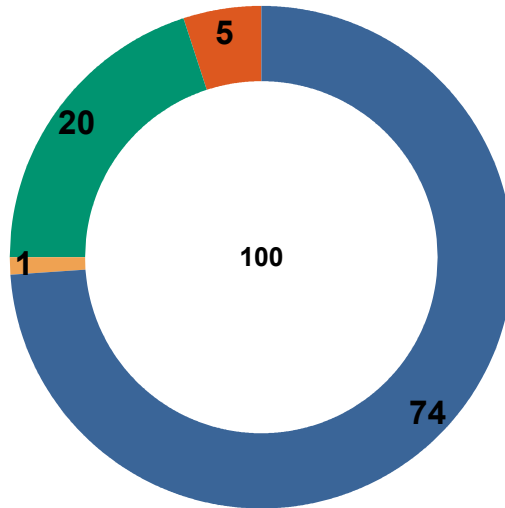

Pima Animal Care Center Intake Numbers July 2017

	CAT	DOG	Others	Total
CONFISCATE	91	62	39	192
EUTH REQ	20	64	1	85
OWNER SUR	139	196	0	335
QUARANTINE	10	34	7	51
RETURN	8	38	0	46
STRAY	294	636	1	931
WILDLIFE	0	0	22	22
Total	562	1,030	70	1,662

Intakes by Type

■ CONFISCATE
 ■ EUTH REQ
 ■ OWNER SUR
 ■ QUARANTINE
 ■ RETURN
 ■ STRAY
■ WILDLIFE

Pima Animal Care Center Cruelty Cases Seen by Vet Services July 2017

	CAT	DOG	Total
CONFISCATE	61	13	74
EUTH REQ	0	1	1
OWNER SUR	0	20	20
STRAY	0	5	5
Total	61	39	100

Adoptions by day of the week

- Sunday
- Monday
- Tuesday
- Wednesday
- Thursday
- Friday
- Saturday