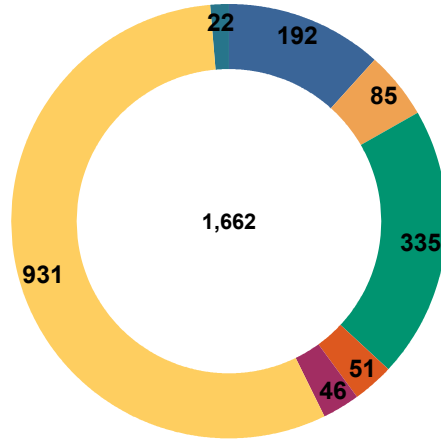

Pima Animal Care Center Intake Numbers July 2017

	CAT	DOG	Others	Total
CONFISCATE	91	62	39	192
EUTH REQ	20	64	1	85
OWNER SUR	139	196	0	335
QUARANTINE	10	34	7	51
RETURN	8	38	0	46
STRAY	294	636	1	931
WILDLIFE	0	0	22	22
Total	562	1,030	70	1,662

Intakes by Type

■ CONFISCATE
 ■ EUTH REQ
 ■ OWNER SUR
 ■ QUARANTINE
 ■ RETURN
 ■ STRAY
■ WILDLIFE

Pima Animal Care Center Cruelty Cases Seen by Vet Services July 2017

	CAT	DOG	Total
CONFISCATE	61	13	74
EUTH REQ	0	1	1
OWNER SUR	0	20	20
STRAY	0	5	5
Total	61	39	100

Adoptions by day of the week

- Sunday
- Monday
- Tuesday
- Wednesday
- Thursday
- Friday
- Saturday