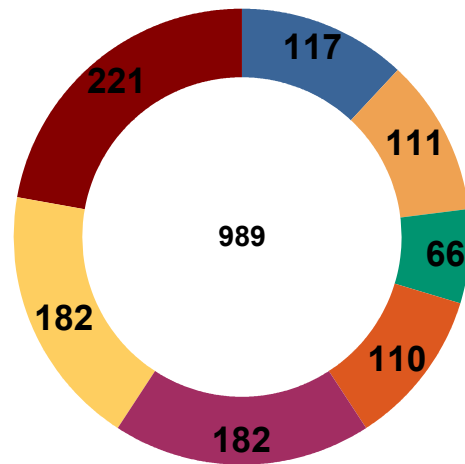

Adoptions by Day

	CAT	DOG	Total
7/1/2017	11	17	28
7/2/2017	20	16	36
7/3/2017	3	15	18
7/5/2017	8	20	28
7/6/2017	29	32	61
7/7/2017	13	38	51
7/8/2017	25	44	69
7/9/2017	17	27	44
7/10/2017	8	15	23
7/11/2017	9	15	24
7/12/2017	7	15	22
7/13/2017	42	14	56
7/14/2017	50	8	58
7/15/2017	37	18	55
7/16/2017	3	14	17
7/17/2017	3	13	16
7/18/2017	5	14	19
7/19/2017	29	11	40
7/20/2017	33	6	39
7/21/2017	33	12	45
7/22/2017	7	17	24
7/23/2017	12	8	20
7/24/2017	2	20	22
7/25/2017	6	17	23
7/26/2017	5	15	20
7/27/2017	8	18	26
7/28/2017	5	22	27
7/29/2017	18	27	45
7/31/2017	10	22	32
Total	458	530	988

Adoptions by day of the week

- Sunday
- Monday
- Tuesday
- Wednesday
- Thursday
- Friday
- Saturday