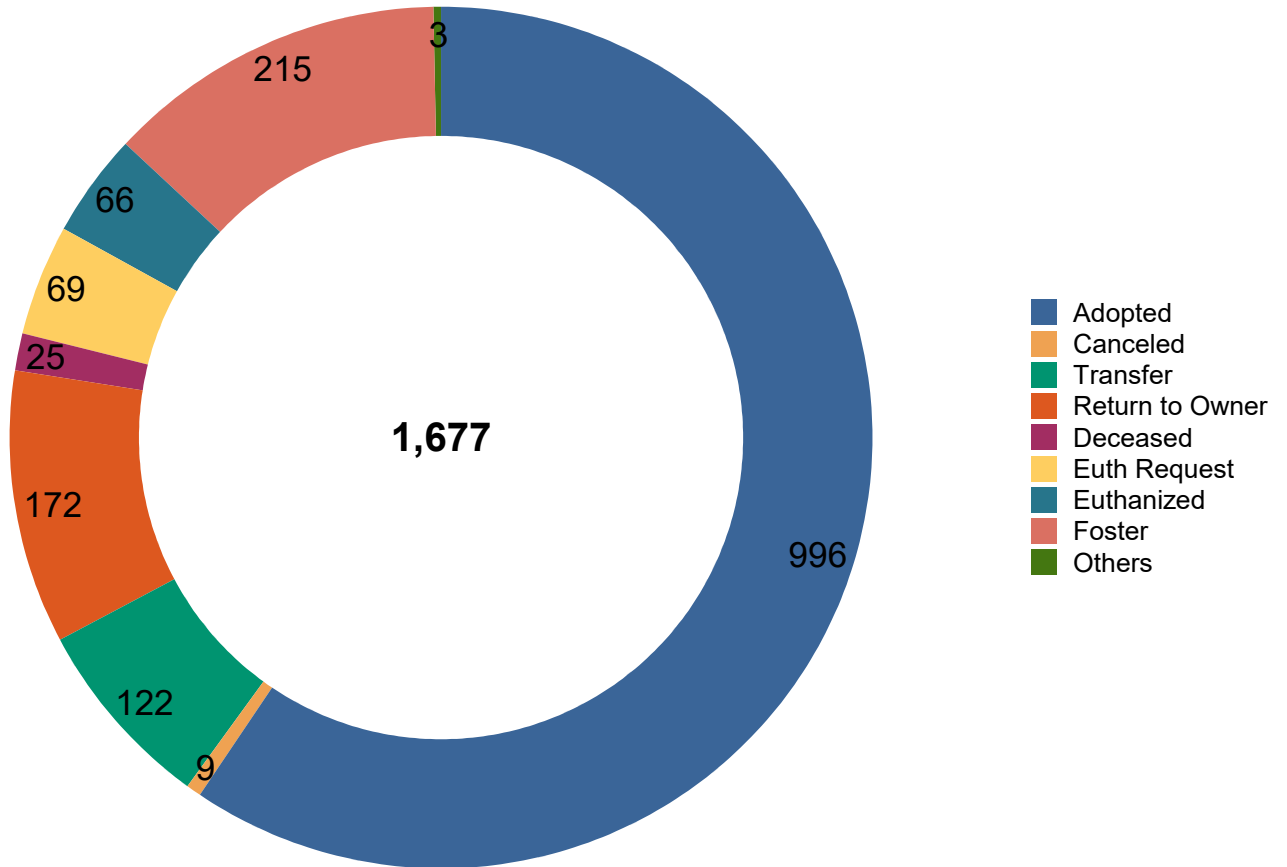

■ CONFISCATE ■ EUTH REQ ■ OWNER SUR ■ STRAY

Number of Alterations

	Total
CAT	305
DOG	409
Total	714

Number of Special Surgeries

	Total
CAT	17
DOG	126
Total	143

Offsite Event July 15th

	Cat	Dog	Total
DHPP	0	266	266
LEPTO	0	93	93
FRCP	4	0	4
Rabies	6	246	252
Microchips	5	233	238

Pima Animal Care Center Outcomes July 2017

	CAT	DOG	Total
	1	1	2
Adopted	390	606	996
Canceled	2	7	9
Deceased	11	14	25
Euth Request	16	53	69
Euthanized	26	40	66
Foster	169	46	215
Missing	0	1	1
Return to Owner	6	166	172
Transfer	49	73	122
Total	670	1,007	1,677