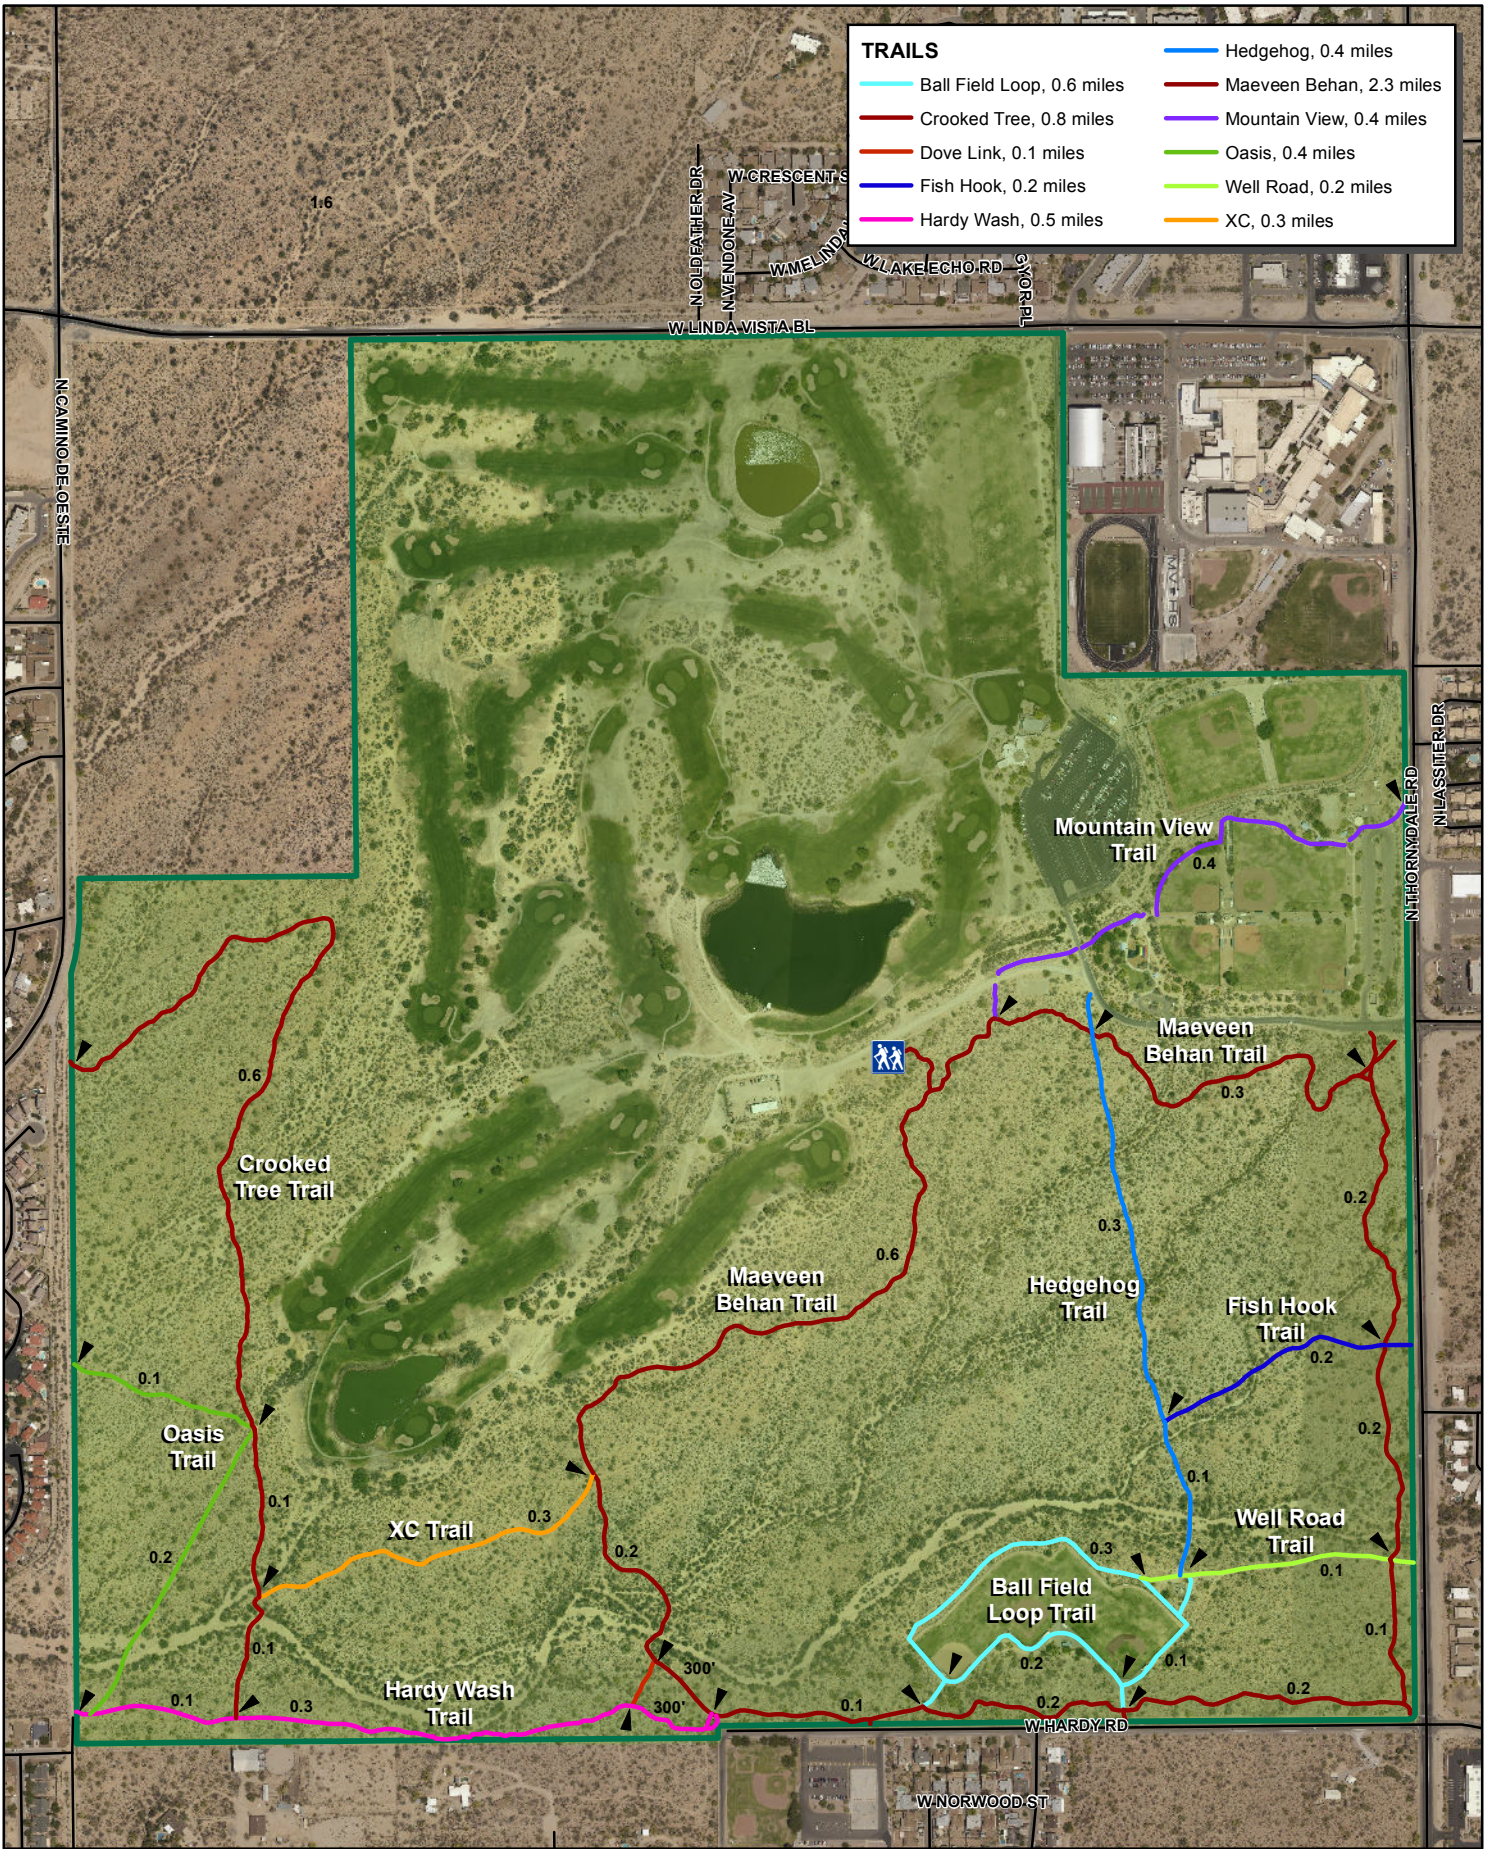

TRAILS			
	Ball Field Loop, 0.6 miles		Hedgehog, 0.4 miles
	Crooked Tree, 0.8 miles		Maeveen Behan, 2.3 miles
	Dove Link, 0.1 miles		Mountain View, 0.4 miles
	Fish Hook, 0.2 miles		Oasis, 0.4 miles
	Hardy Wash, 0.5 miles		Well Road, 0.2 miles
			XC, 0.3 miles

**ARTHUR PACK REGIONAL PARK
MAEVEEN BEHAN
DESERT SANCTUARY TRAILS**