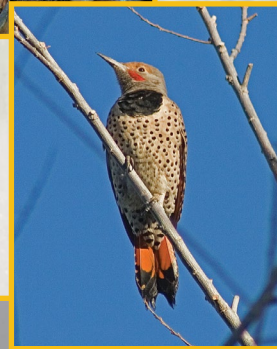

- ___ Canyon Towhee P, U
- ___ Abert's Towhee P, C
- ___ Rufous-crowned Sparrow W, R
- ___ Rufous-winged Sparrow P, C
- ___ Cassin's Sparrow S, R
- ___ Chipping Sparrow W, C
- ___ Brewer's Sparrow W, U
- ___ Lark Bunting W, R
- ___ Vesper Sparrow W, U
- ___ Savannah Sparrow W, R
- ___ Lark Sparrow P, U
- ___ Black-throated Sparrow P, C
- ___ Song Sparrow P, U
- ___ Lincoln's Sparrow W, U
- ___ Swamp Sparrow W, R
- ___ White-throated Sparrow W, R
- ___ White-crowned Sparrow W, C
- ___ Dark-eyed Junco W, R

TANAGERS, CARDINALS, AND ALLIES

- ___ Summer Tanager S, U
- ___ Western Tanager M, C
- ___ Northern Cardinal P, C
- ___ Pyrrhuloxia P, R
- ___ Black-headed Grosbeak M, C
- ___ Blue Grosbeak S, R
- ___ Lazuli Bunting M, R
- ___ Indigo Bunting M, R
- ___ Varied Bunting S, R

ICTERIDS

- ___ Eastern Meadowlark W, R
- ___ Red-winged Blackbird P, C
- ___ Yellow-headed Blackbird W, R
- ___ Brewer's Blackbird W, U
- ___ Great-tailed Grackle P, C
- ___ Bronzed Cowbird S, U
- ___ Brown-headed Cowbird P, U
- ___ Hooded Oriole S, C
- ___ Bullock's Oriole M, R
- ___ Baltimore Oriole M, R
- ___ Scott's Oriole S, R

OTHER SPECIES

If you identify other species, please notify Agua Caliente Park, 749-3718 or email aguacalientepark@pima.gov

A special thanks to the Tucson Audubon Society for their assistance in compiling this brochure and to Doris Evans for photos.