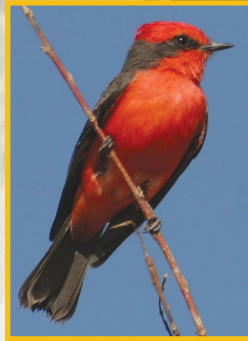

- ___ Canyon Towhee P, U
- ___ Abert's Towhee P, C
- ___ Rufous-crowned Sparrow W, R
- ___ Rufous-winged Sparrow P, C
- ___ Cassin's Sparrow S, R
- ___ Chipping Sparrow W, C
- ___ Brewer's Sparrow W, U
- ___ Lark Bunting W, R
- ___ Vesper Sparrow W, U
- ___ Savannah Sparrow W, R
- ___ Lark Sparrow P, U
- ___ Black-throated Sparrow P, C
- ___ Song Sparrow P, U
- ___ Lincoln's Sparrow W, U
- ___ Swamp Sparrow W, R
- ___ White-throated Sparrow W, R
- ___ White-crowned Sparrow W, C
- ___ Dark-eyed Junco W, R

TANAGERS, CARDINALS, AND ALLIES

- ___ Summer Tanager S, U
- ___ Western Tanager M, C
- ___ Northern Cardinal P, C
- ___ Pyrrhuloxia P, R
- ___ Black-headed Grosbeak M, C
- ___ Blue Grosbeak S, R
- ___ Lazuli Bunting M, R
- ___ Indigo Bunting M, R
- ___ Varied Bunting S, R

ICTERIDS

- ___ Eastern Meadowlark W, R
- ___ Red-winged Blackbird P, C
- ___ Yellow-headed Blackbird W, R
- ___ Brewer's Blackbird W, U
- ___ Great-tailed Grackle P, C
- ___ Bronzed Cowbird S, U
- ___ Brown-headed Cowbird P, U
- ___ Hooded Oriole S, C
- ___ Bullock's Oriole M, R
- ___ Baltimore Oriole M, R
- ___ Scott's Oriole S, R

OTHER SPECIES

If you identify other species, please notify Agua Caliente Park, 749-3718 or email aguacalientepark@pima.gov

A special thanks to the Tucson Audubon Society for their assistance in compiling this brochure and to Doris Evans for photos.