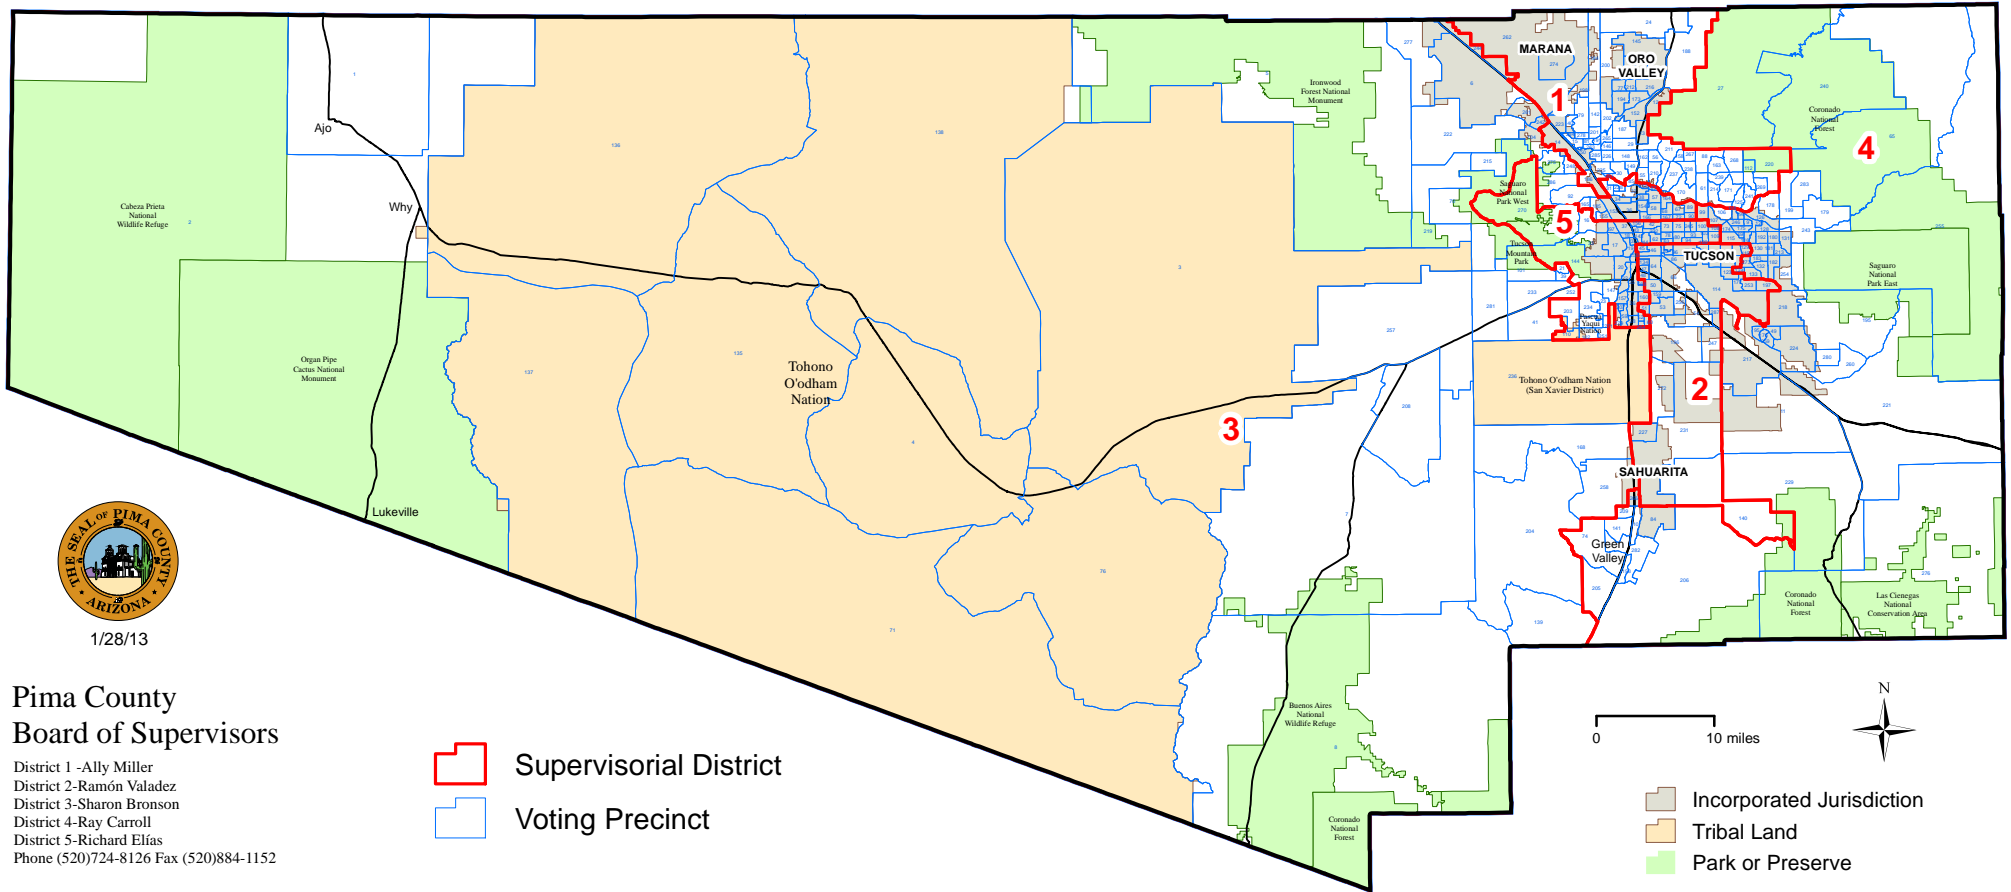

# Supervisorial Districts & Voting Precincts

1/28/13

## Pima County Board of Supervisors

District 1 -Ally Miller  
 District 2-Ramón Valadez  
 District 3-Sharon Bronson  
 District 4-Ray Carroll  
 District 5-Richard Elfas  
 Phone (520)724-8126 Fax (520)884-1152

- Supervisorial District
- Voting Precinct

- Incorporated Jurisdiction
- Tribal Land
- Park or Preserve