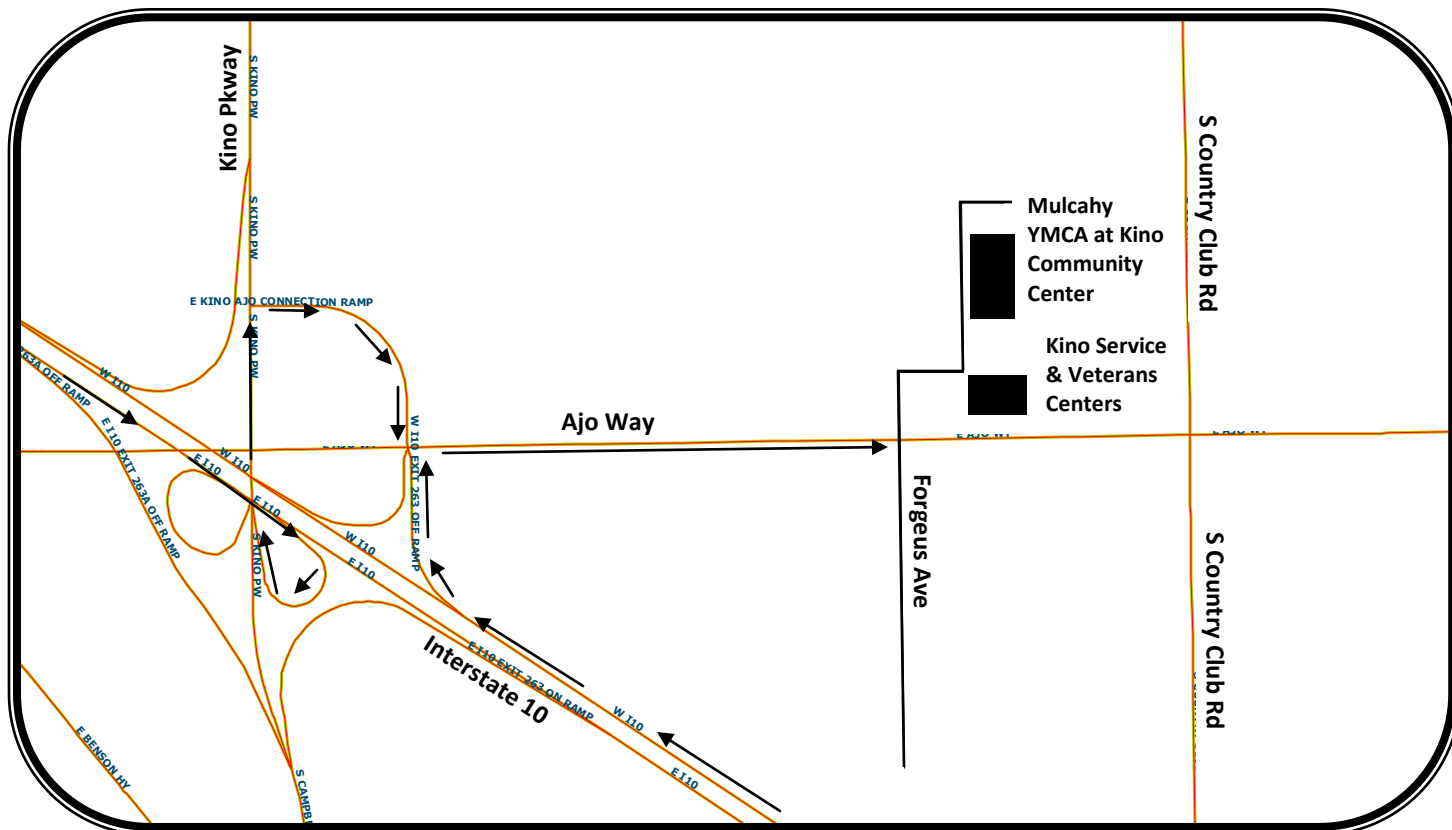

PIMA COUNTY
Kino Service Center
Kino Veterans Center
Mulcahy YMCA
Directions from Interstate 10

DIRECTIONS TO THE KINO SERVICE CENTER

From Westbound Interstate 10

- Exit 263—Ajo Way/Kino Parkway (N)
- Turn left onto Ajo Way (E)
- Turn left onto Forgeus Avenue (N)
- Turn right at intersection towards Pima County Kino Centers

From Eastbound Interstate 10

- Exit 263B—Kino Parkway North (N)
- From Kino Parkway, turn right towards Ajo Way (SE-S)
- Turn left onto Ajo Way (E)
- Turn left onto Forgeus Avenue (N)
- Turn right at intersection towards Pima County Kino Centers