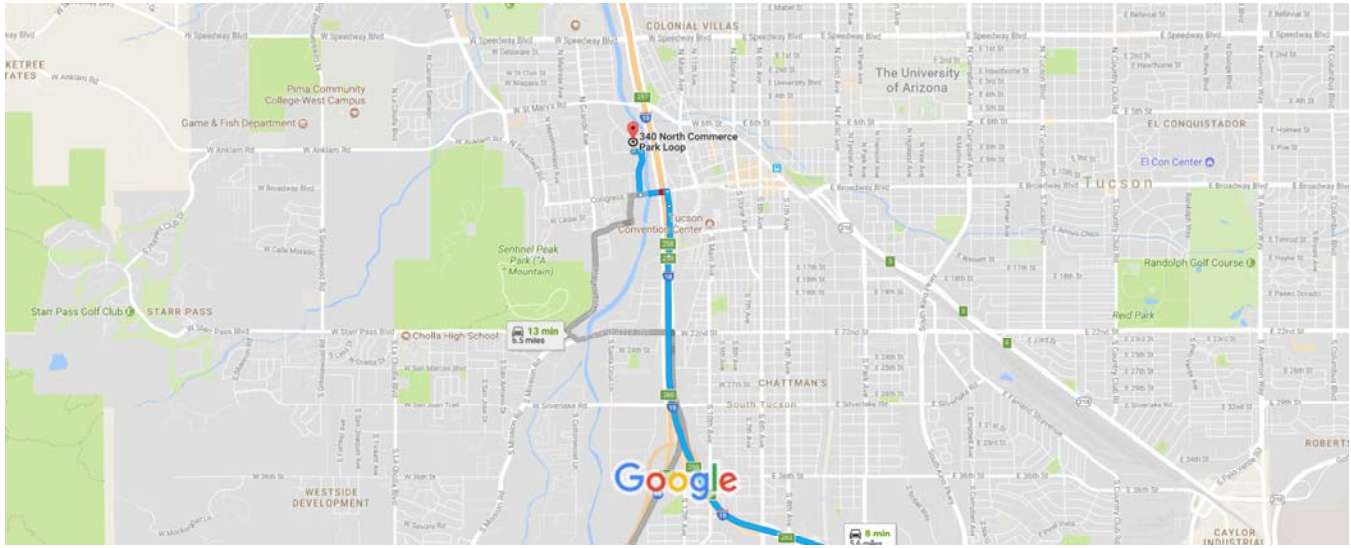

ARIZONA@WORK Pima County One-Stop Youth Employment Center
Sentinel Building, 2nd Floor
340 N. Commerce Park Loop
Tucson, AZ 85745

Map data ©2017 Google 2000 ft

via I-10 W 8 min
Fastest route, the usual traffic 5.6 miles

via I-10 W and S Grande Ave 13 min
6.5 miles

via E Ajo Way 13 min
6.8 miles