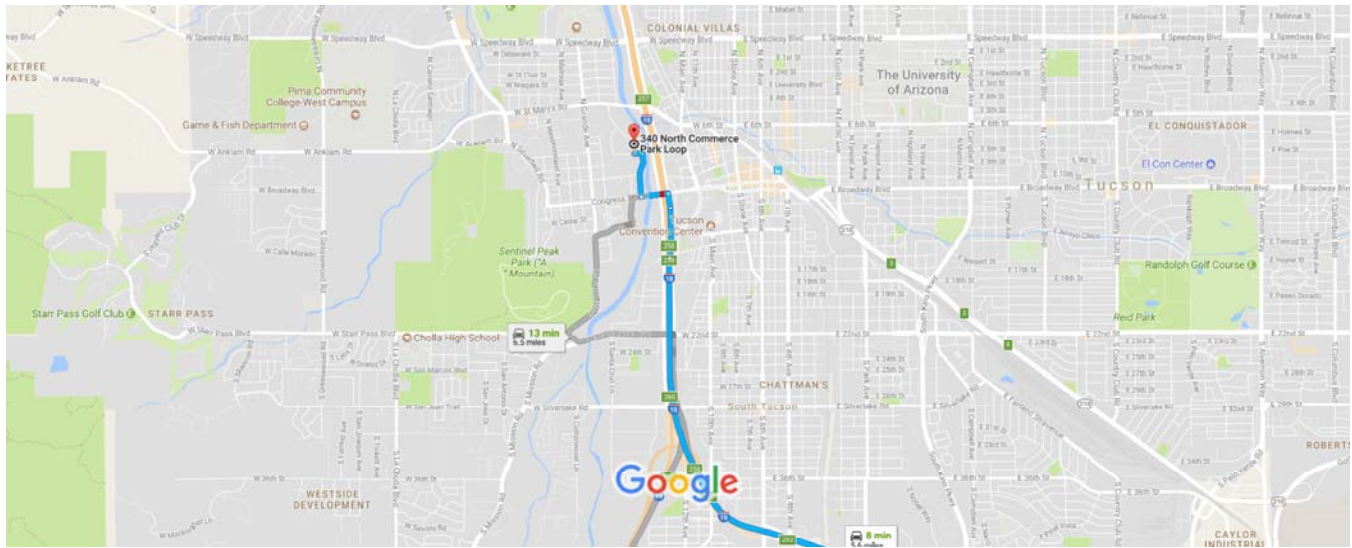

ARIZONA@WORK Pima County One-Stop Rio Nuevo Career Center  
Tortolita Building  
340 N. Commerce Park Loop  
Tucson, AZ 85745

Map data ©2017 Google 2000 ft

via I-10 W **8 min**  
Fastest route, the usual traffic 5.6 miles

via I-10 W and S Grande Ave **13 min**  
6.5 miles

via E Ajo Way **13 min**  
6.8 miles