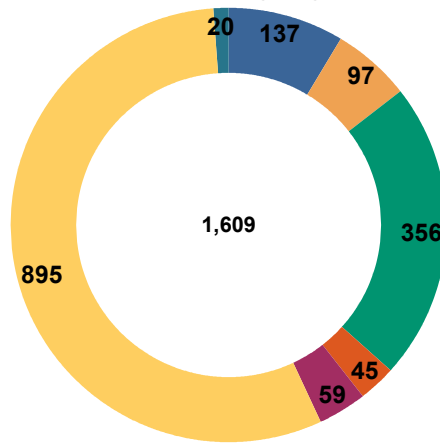

Pima Animal Care Center Intake Numbers August 2017

	CAT	DOG	Others	Total
CONFISCATE	27	104	6	137
EUTH REQ	25	71	1	97
OWNER SUR	174	181	1	356
QUARANTINE	10	31	4	45
RETURN	20	39	0	59
STRAY	241	652	2	895
WILDLIFE	0	0	20	20
Total	497	1,078	34	1,609

Intakes by Type

■ CONFISCATE
 ■ EUTH REQ
 ■ OWNER SUR
 ■ QUARANTINE
 ■ RETURN
 ■ STRAY
■ WILDLIFE

Pima Animal Care Center Cruelty Cases Seen by Vet Services August 2017

	CAT	DOG	Total
CONFISCATE	0	6	6
OWNER SUR	8	10	18
STRAY	1	6	7
Total	9	22	31

■ CONFISCATE ■ OWNER SUR ■ STRAY

Number of Alterations

	Total
CAT	312
DOG	478
Total	790

Number of Special Surgeries

	Total
CAT	24
DOG	190
Total	214

Pima Animal Care Center Outcomes August 2017

	CAT	DOG	Total
Adopted	381	616	997
Canceled	3	0	3
Deceased	9	5	14
Euth Request	12	56	68
Euthanized	23	78	101
Missing	1	0	1
Return to Owner	6	165	171
Transfer	3	92	95
Total	438	1,012	1,450