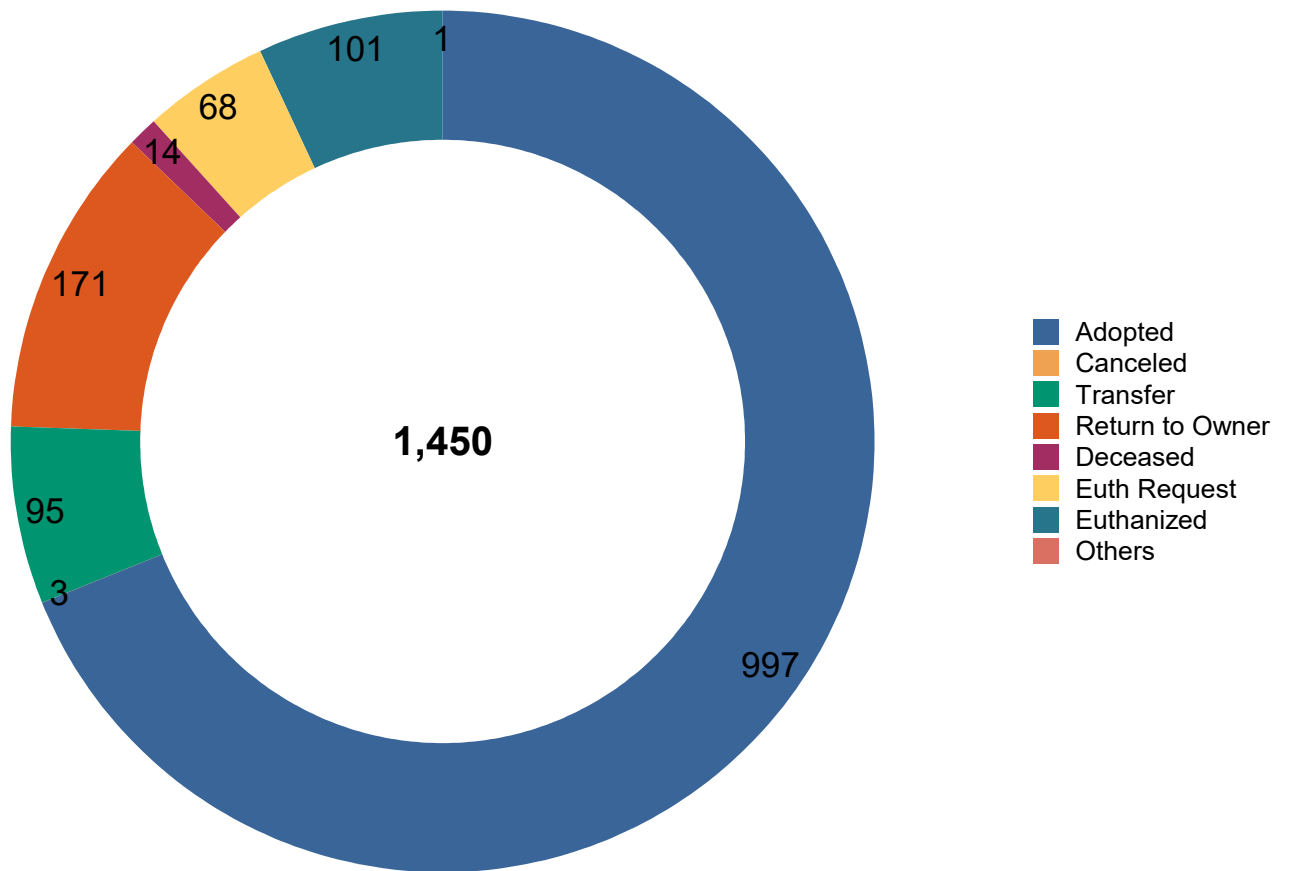

■ CONFISCATE ■ OWNER SUR ■ STRAY

Number of Alterations

	Total
CAT	312
DOG	478
Total	790

Number of Special Surgeries

	Total
CAT	24
DOG	190
Total	214

Pima Animal Care Center Outcomes August 2017

	CAT	DOG	Total
Adopted	381	616	997
Canceled	3	0	3
Deceased	9	5	14
Euth Request	12	56	68
Euthanized	23	78	101
Missing	1	0	1
Return to Owner	6	165	171
Transfer	3	92	95
Total	438	1,012	1,450

Adoptions by Day

	CAT	DOG	Total
8/1/2017	7	22	29
8/2/2017	15	15	30
8/3/2017	11	13	24
8/4/2017	8	17	25
8/5/2017	13	16	29
8/6/2017	8	16	24
8/7/2017	15	13	28
8/8/2017	13	25	38
8/9/2017	7	23	30
8/10/2017	8	10	18
8/11/2017	8	15	23
8/12/2017	3	15	18
8/13/2017	10	22	32
8/14/2017	2	12	14
8/15/2017	6	10	16
8/16/2017	13	18	31
8/17/2017	1	13	14
8/18/2017	10	13	23
8/19/2017	40	44	84
8/20/2017	23	34	57
8/21/2017	0	12	12
8/22/2017	2	3	5
8/23/2017	1	12	13
8/24/2017	8	20	28
8/25/2017	8	16	24
8/26/2017	11	29	40
8/27/2017	10	15	25
8/28/2017	5	16	21
8/29/2017	3	7	10
8/30/2017	0	24	24
8/31/2017	5	10	15
Total	274	530	804

Adoptions by day of the week