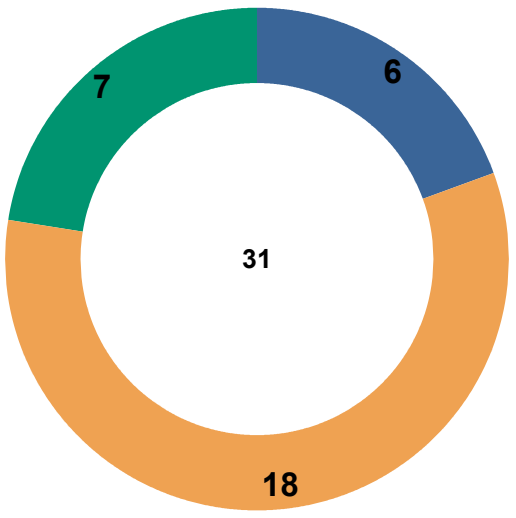

Pima Animal Care Center Cruelty Cases Seen by Vet Services August 2017

	CAT	DOG	Total
CONFISCATE	0	6	6
OWNER SUR	8	10	18
STRAY	1	6	7
Total	9	22	31

■ CONFISCATE ■ OWNER SUR ■ STRAY